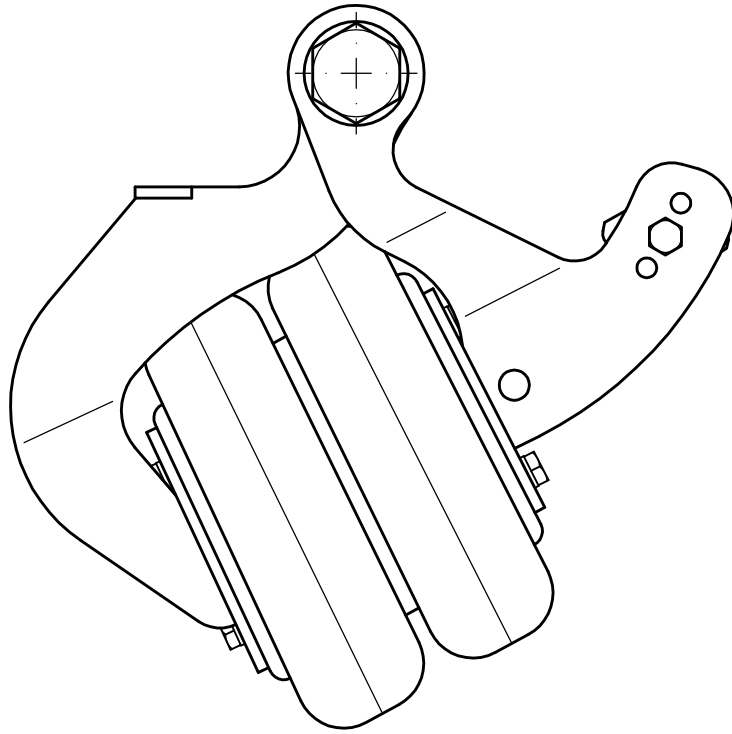

Acceval EBK-7

Axle Lift Kit for
BPW SL
Suspensions