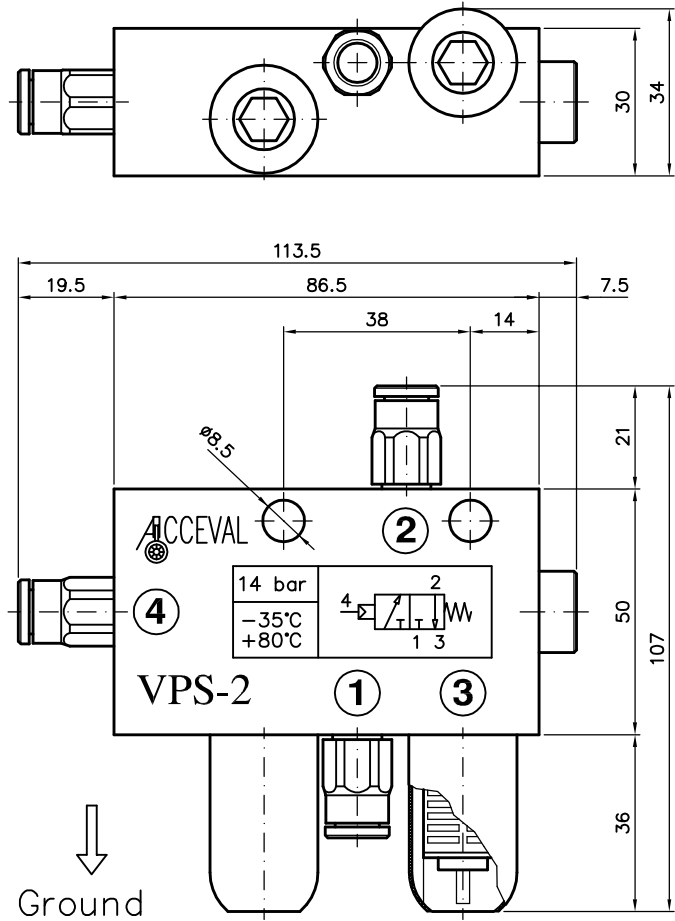

ACCEVAL VPS-2
 3/2 PNEUMATIC OPERATED VALVE
 NORMALLY CLOSED

NORMALLY OP